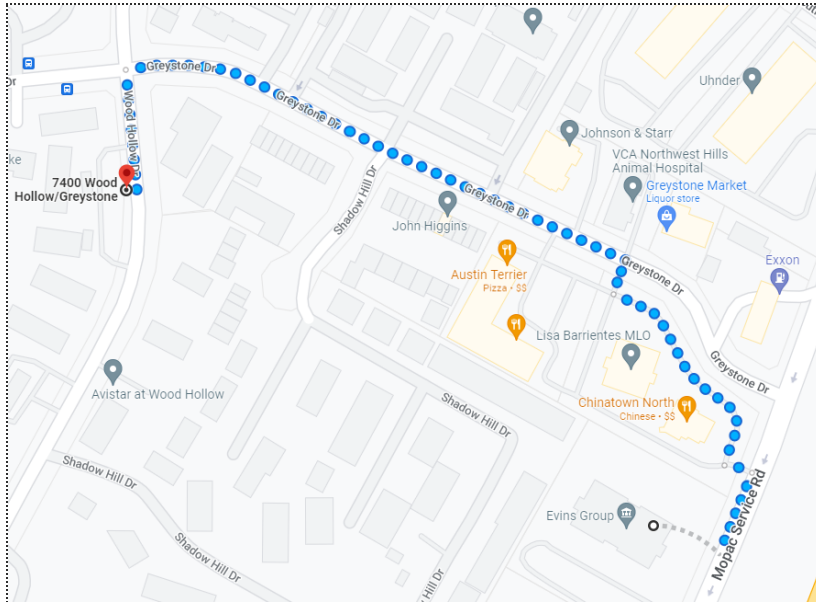

How to Reach Evins Group, LLC

The best way to plan your bus trip to Evins is to use the Austin [CapMetro Trip Planner](#) online or in the mobile app.

Evins Group, LLC

7320 N Mopac Expy, Ste 101
Austin, TX 78731

Use the **19** or **661** bus lines to stop at **7400 Wood Hollow/Greystone**, stop ID 1919. You can also stop at **7131 Wood Hollow/Far West**, stop ID 1886, or **3535 Greystone/Wood Hollow**, stop ID 4652.

Then walk **east** along **Greystone Drive** until you reach the service road. Turn right and head **south** on the Mopac service road until you come to the correct address.